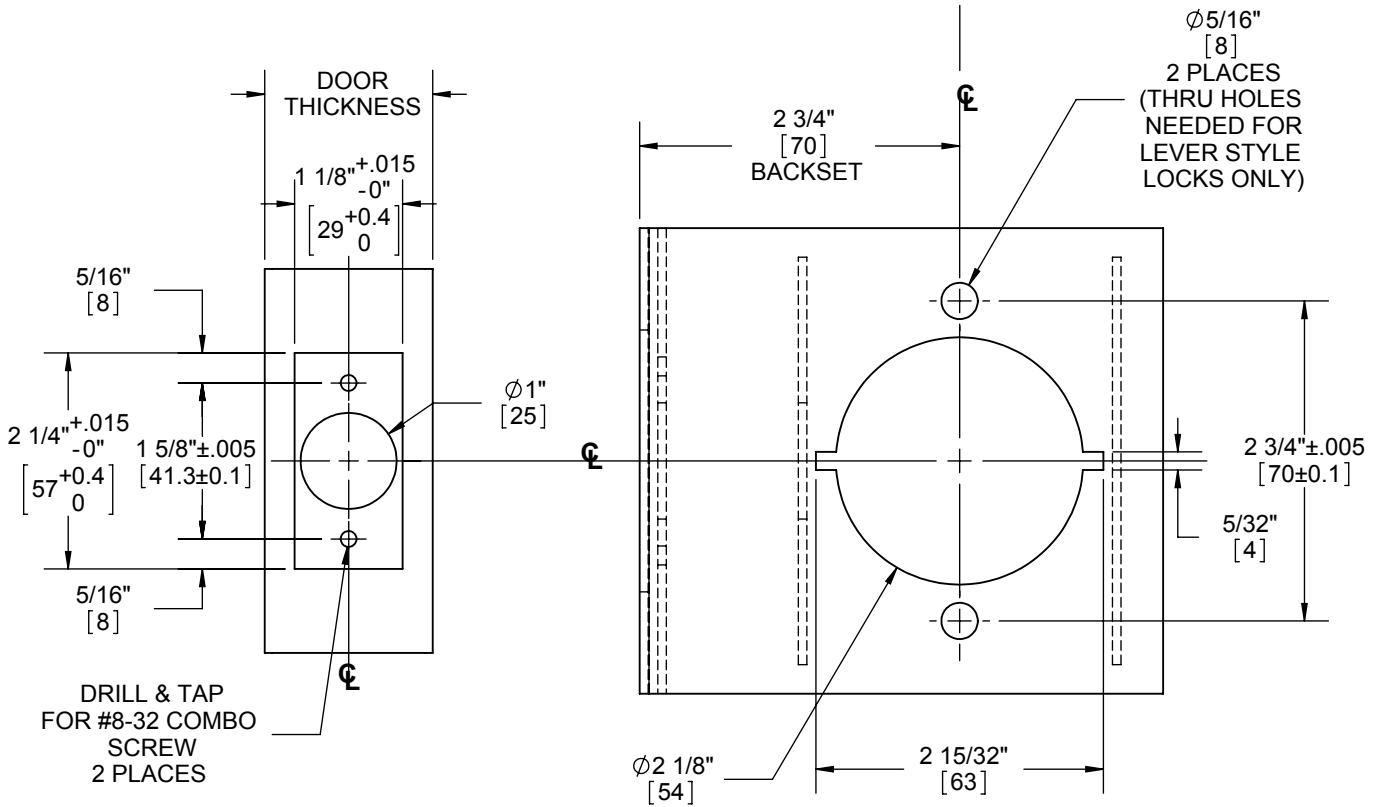

2500 SERIES LOCKSET METAL DOOR TEMPLATE (2-3/4" BACKSET)

- DOOR TYPE:** METAL, FLAT OR BEVELED
- DOOR THICKNESS:** KNOBS 1 3/8"[35] - 1 3/4"[45], LEVERS 1 3/8"[35] - 2"[51]
- FACEPLATE:** SQUARE 1 1/8"[29] WIDTH
- BACKSETS:** 2 3/4"[70], 5"[127] OPTIONAL

DIMENSIONS IN [] ARE IN MILLIMETERS