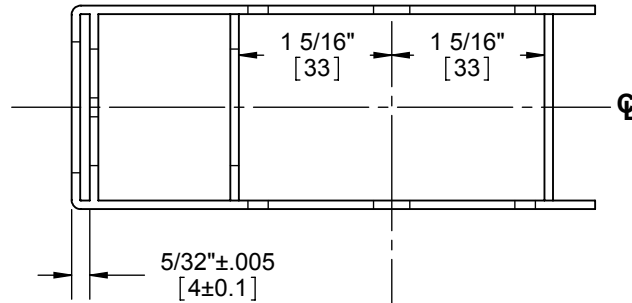

2500 SERIES LOCKSET METAL DOOR TEMPLATE (2-3/4" BACKSET)

- DOOR TYPE:** METAL, FLAT OR BEVELED
- DOOR THICKNESS:** KNOBS 1 3/8"[35] - 1 3/4"[45], LEVERS 1 3/8"[35] - 2"[51]
- FACEPLATE:** SQUARE 1 1/8"[29] WIDTH
- BACKSETS:** 2 3/4"[70], 5"[127] OPTIONAL

DIMENSIONS IN [] ARE IN MILLIMETERS