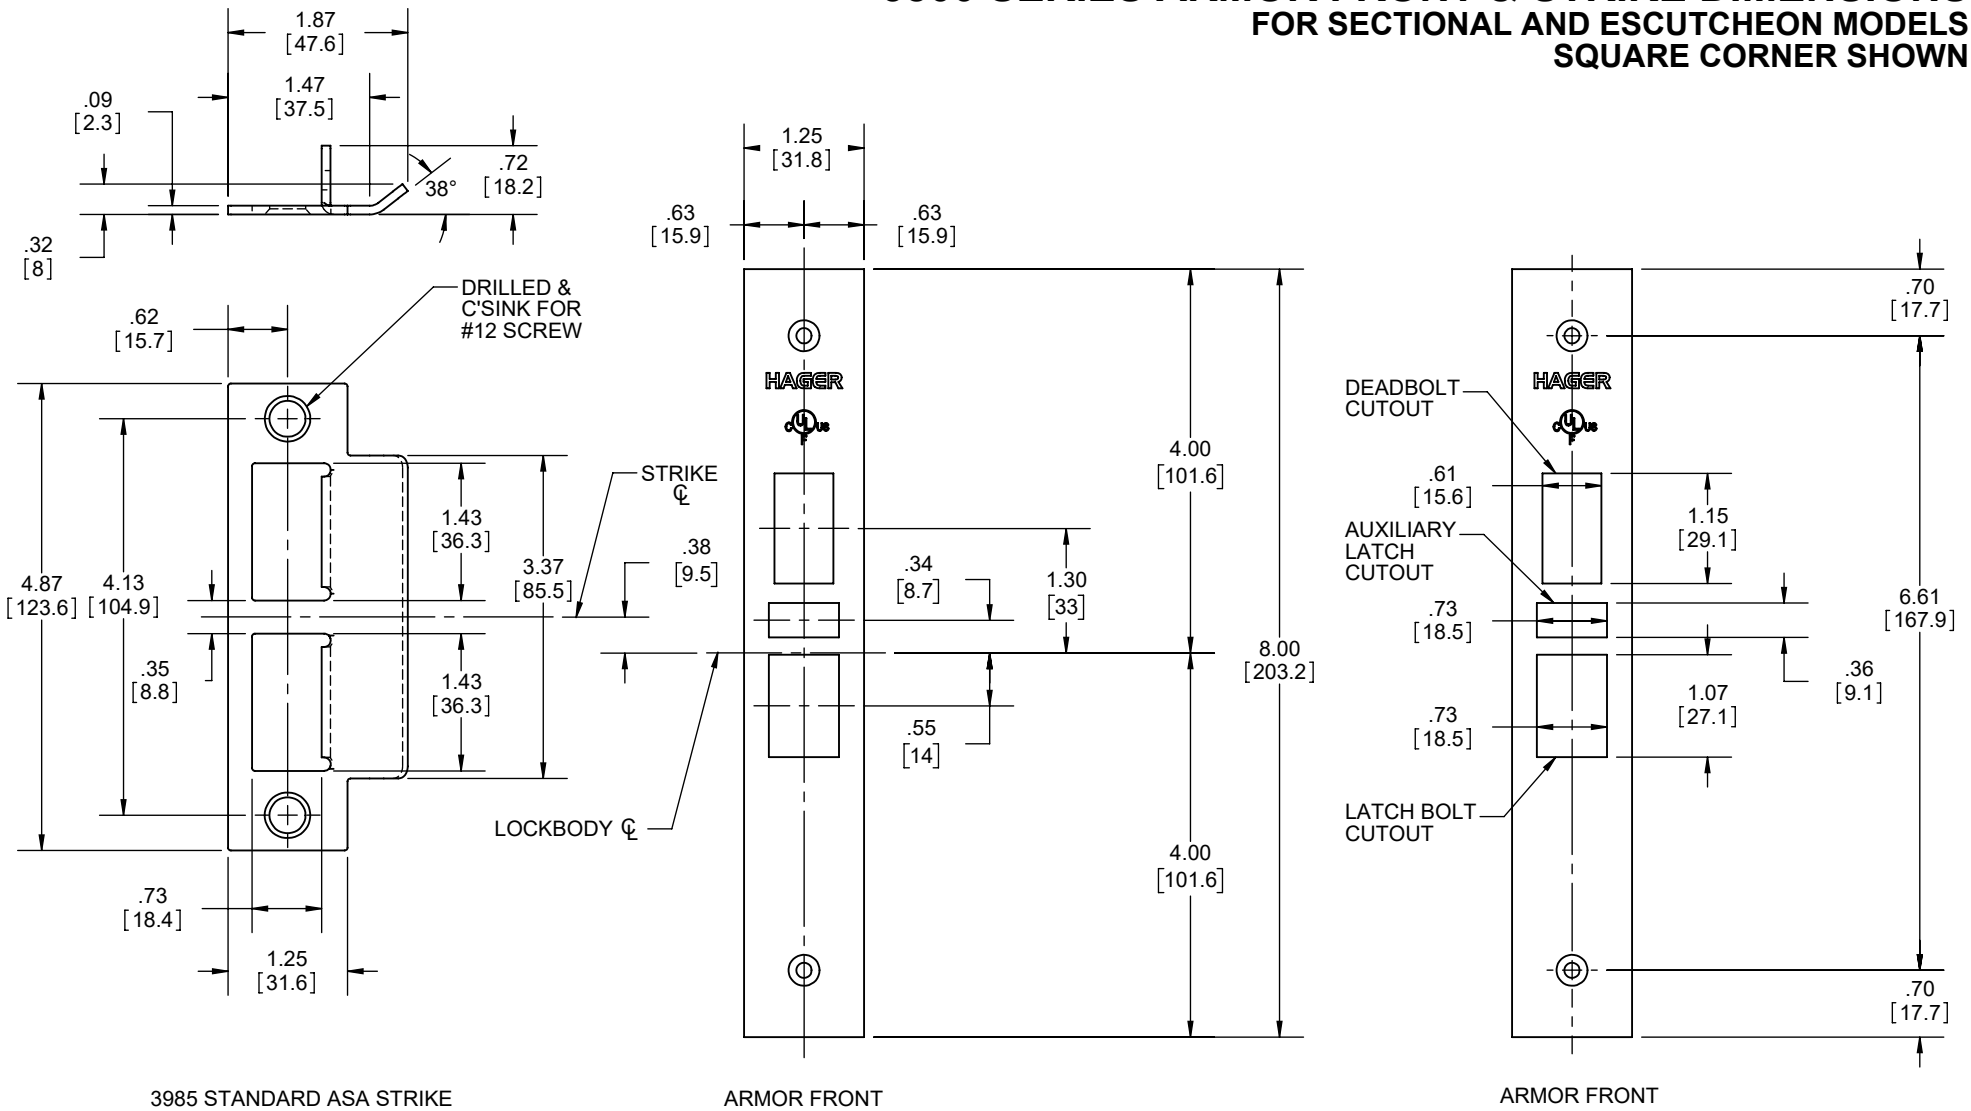

# 3800 SERIES ARMOR FRONT & STRIKE DIMENSIONS

## FOR SECTIONAL AND ESCUTCHEON MODELS

### SQUARE CORNER SHOWN

3985 STANDARD ASA STRIKE

ARMOR FRONT

ARMOR FRONT

LATCH x AUX LATCH x DEADBOLT

FUNCTIONS:  
3853  
3881

LATCH x AUX LATCH

FUNCTIONS:  
3850  
3861  
3870  
3880  
3882

LATCH x DEADBOLT

FUNCTIONS:  
3856  
3857

LATCH ONLY

FUNCTIONS:  
3810  
3840  
3844  
3896

DEADBOLT ONLY

FUNCTIONS:  
3860  
3862  
3863  
3864