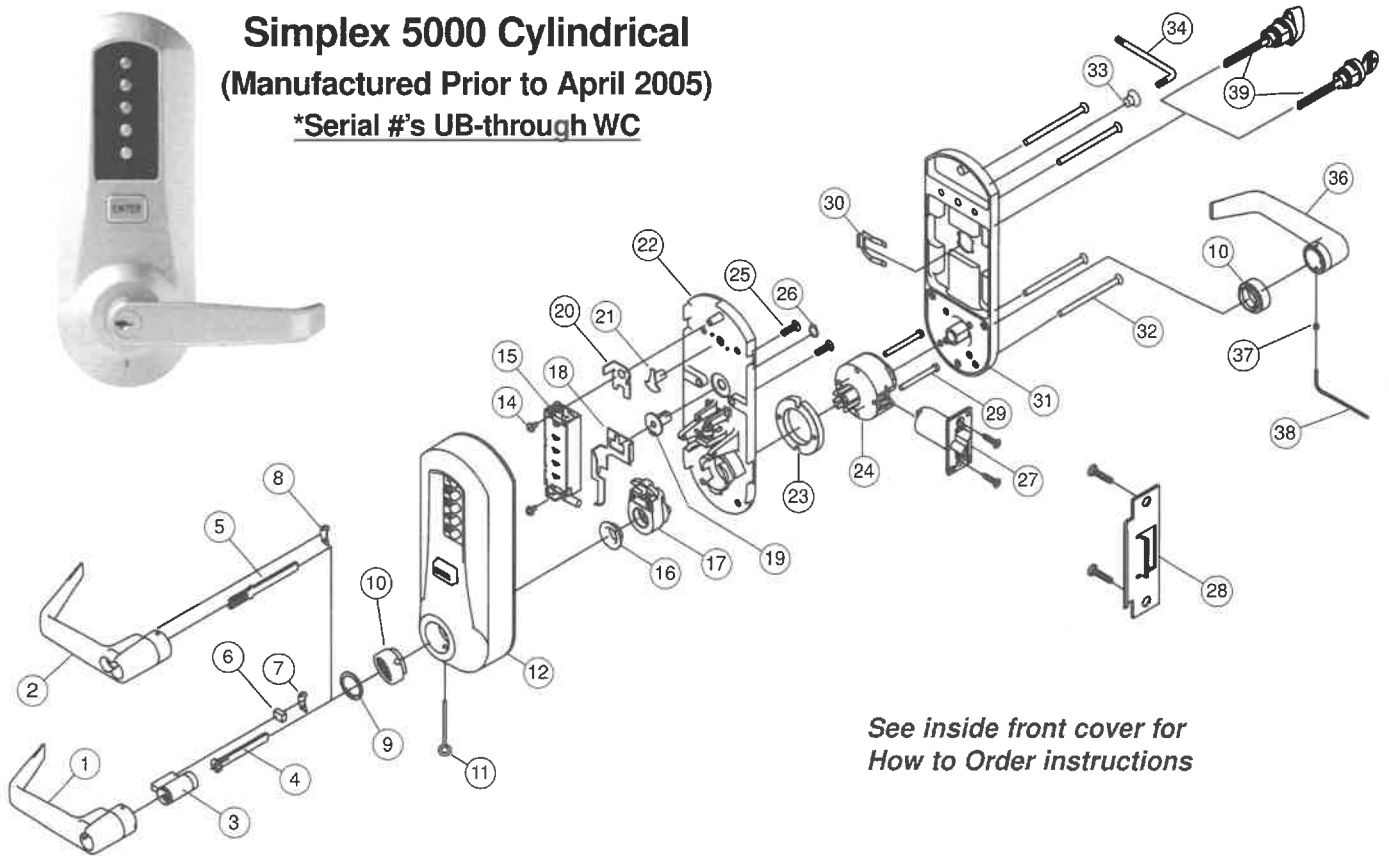

Simplex 5000 Cylindrical (Manufactured Prior to April 2005)

*Serial #'s UB-through WC

*See inside front cover for
How to Order instructions*

Item	Qty/Lock	Description	Finish	Part Number	List Prices (USD)
1	1	Outside Lever, KIL (Includes 1 each #1, #6, #7)	Satin Chrome	34197-26D-01	$75.00
			Bright Brass	34197-03-01	$75.00
			Satin Brass	34197-04-01	$75.00
			Duranodic	34197-55-01	$75.00
2	1	Outside Lever, Schlage (Includes 1 each #2, #8)	Satin Chrome	34199-26D-01	$100.00
			Bright Brass	34199-03-01	$100.00
			Satin Brass	34199-04-01	$100.00
			Duranodic	34199-55-01	$100.00
		Outside Lever, Corbin-Russwin (Includes 1 each #2, #8)	Satin Chrome	34200-26D-01	$100.00
			Bright Brass	34200-03-01	$100.00
			Satin Brass	34200-04-01	$100.00
			Duranodic	34200-55-01	$100.00
		Outside Lever, Sargent (Includes 1 each #2, #8)	Satin Chrome	34201-26D-01	$100.00
			Bright Brass	34201-03-01	$100.00
			Satin Brass	34201-04-01	$100.00
			Duranodic	34201-55-01	$100.00
		Outside Lever, Best (Includes 1 each #2, #8)	Satin Chrome	34203-26D-01	$100.00
			Bright Brass	34203-03-01	$100.00
			Satin Brass	34203-04-01	$100.00
			Duranodic	34203-55-01	$100.00
		Outside Lever, Assa/Medeco/Yale (Includes 1 each #2, #8)	Satin Chrome	34204-26D-01	$100.00
			Bright Brass	34204-03-01	$100.00
			Satin Brass	34204-04-01	$100.00
			Duranodic	34204-55-01	$100.00

Note: In some instances where stock of original replacement parts has been depleted, we will send current production parts which may include additional items.