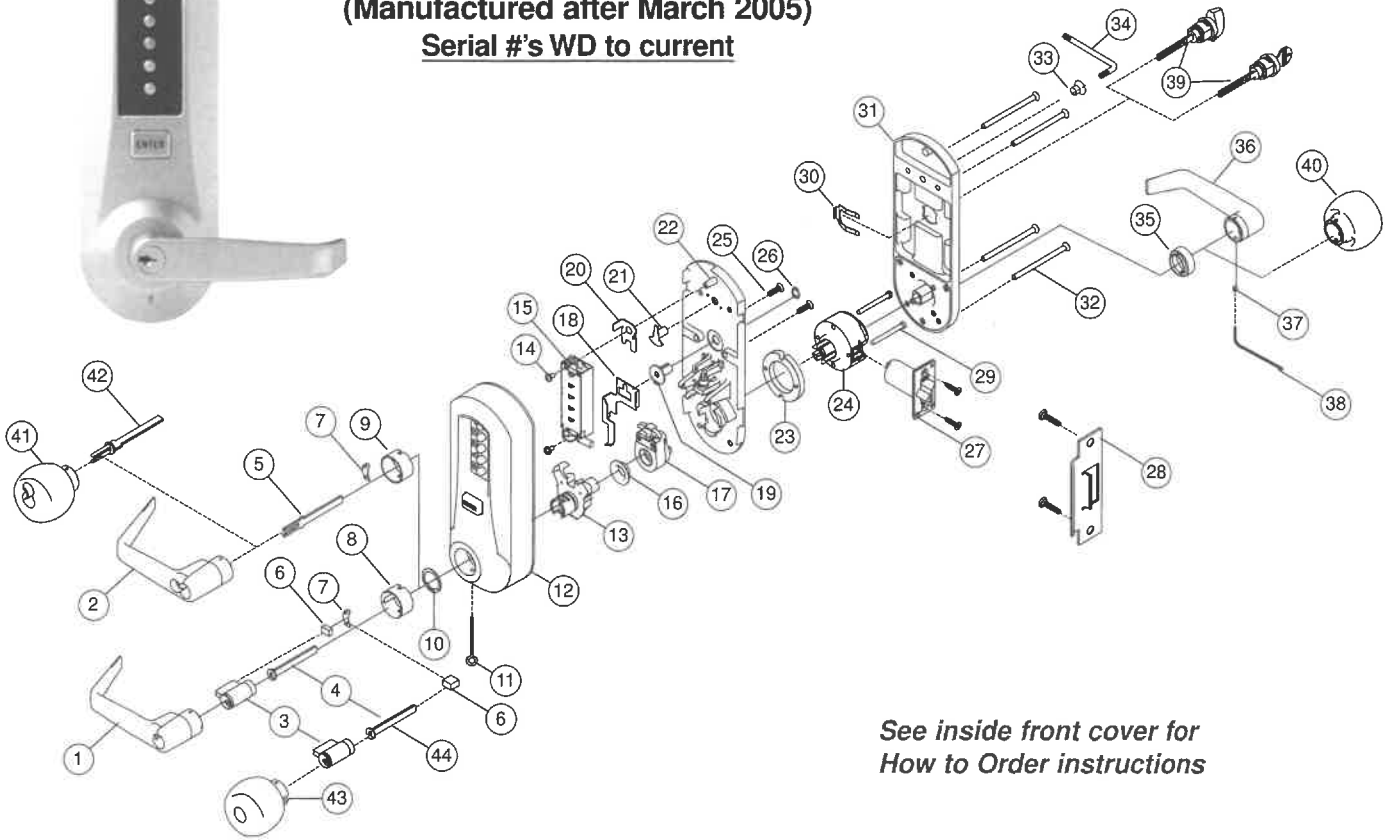

Simplex 5000 Cylindrical
(Manufactured after March 2005)
Serial #'s WD to current

*See inside front cover for
How to Order instructions*

Item	Qty/Lock	Description	Finish	Part Number	List Prices (USD)
1	1	Outside Lever, KIL (Includes 1 ea. #1, #6, #7, #8)	Satin Chrome	34229-26D-01	$75.00
			Bright Brass	34229-03-01	$75.00
			Satin Brass	34229-04-01	$75.00
			Duranodic	34229-55-01	$75.00
2	1	Outside Lever, Schlage (Includes 1 ea. #2, #7, #9)	Bright Chrome	34230-26D-01	$100.00
			Bright Brass	34230-03-01	$100.00
			Satin Brass	34230-04-01	$100.00
			Duranodic	34230-55-01	$100.00
			Bright Chrome	34230-026-01	$100.00
		Outside Lever, Corbin-Russwin (Includes 1 ea. #2, #7, #9)	Satin Chrome	34231-26D-01	$100.00
			Bright Brass	34231-03-01	$100.00
			Satin Brass	34231-04-01	$100.00
			Duranodic	34231-55-01	$100.00
			Bright Chrome	34231-026-01	$100.00
		Outside Lever, Sargent (Includes 1 ea. #2, #7, #9)	Satin Chrome	34232-26D-01	$100.00
			Bright Brass	34232-03-01	$100.00
			Satin Brass	34232-04-01	$100.00
			Duranodic	34232-55-01	$100.00
			Bright Chrome	34232-026-01	$100.00
		Outside Lever, Best (Includes 1 ea. #2, #7, #9)	Satin Chrome	34233-26D-01	$100.00
			Bright Brass	34233-03-01	$100.00
			Satin Brass	34233-04-01	$100.00
			Duranodic	34233-55-01	$100.00
			Bright Chrome	34233-026-01	$100.00
Outside Lever, Assa/Medeco/Yale (Includes 1 ea. #2, #7, #9)	Satin Chrome	34234-26D-01	$100.00		
	Bright Brass	34234-03-01	$100.00		
	Satin Brass	34234-04-01	$100.00		
	Duranodic	34234-55-01	$100.00		
	Bright Chrome	34234-026-01	$100.00