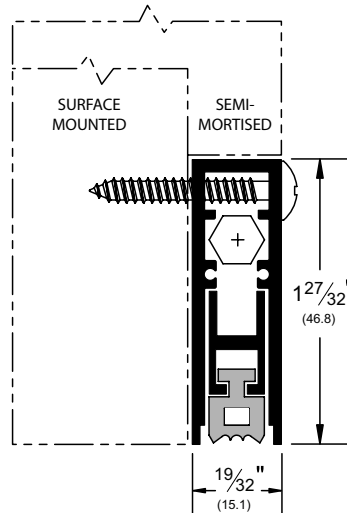

Architectural Door Accessories

ASSA ABLOY

Pemko Door Bottoms: Automatic Door Bottoms

The global leader in
door opening solutions

4131_RL

AVAILABLE FINISHES: **BDG, C, D, SN**

WIDTH: **19/32" (15.1 mm)**

HEIGHT: **1-27/32" (46.8 mm)**

BDG (Bright Dip Gold Anodized)

C (Clear Anodized)

D (Dark Bronze Anodized)

SN (Satin Nickel Anodized)

TITLE:

PREPARED FOR:

PREPARED BY:

DATE:

COMMENTS: