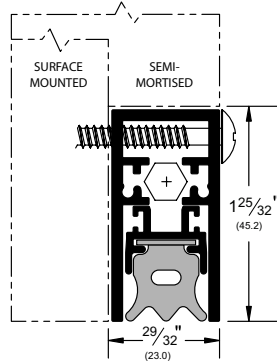

## Pemko Door Bottoms: Automatic Door Bottoms

The global leader in  
door opening solutions

**4301\_RL**

AVAILABLE FINISHES: C, D  
WIDTH:  $29/32$ " (23.0 mm)  
HEIGHT:  $1-25/32$ " (45.2 mm)

C (Clear Anodized)  
D (Dark Bronze Anodized)