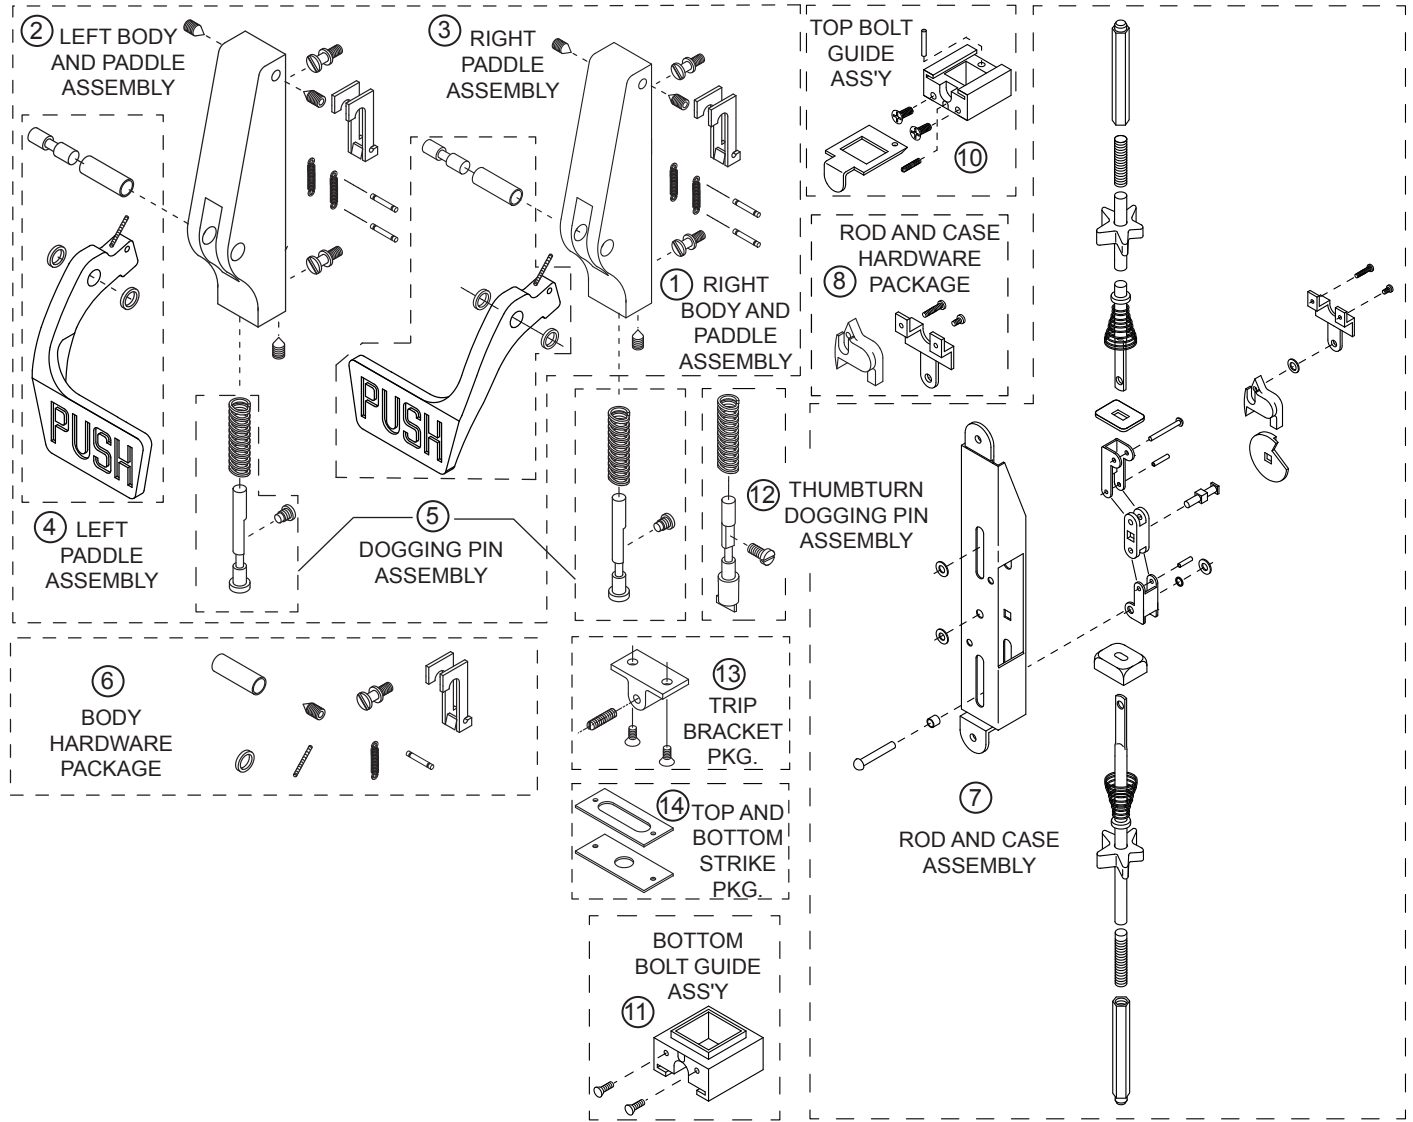

# PACKAGED PARTS AVAILABLE

Assembly No.	Part No.	Description
1	30984	RIGHT SIDE BODY AND PADDLE ASSEMBLY
2	30985	LEFT SIDE BODY AND PADDLE ASSEMBLY
3	301258	RIGHT SIDE PADDLE ASSEMBLY
4	301259	LEFT SIDE PADDLE ASSEMBLY
5	301115	STANDARD DOGGING PIN ASSEMBLY
6	301409	BODY HARDWARE PACKAGE
7	30915J	ROD AND CASE ASSEMBLY - 7/0
8	30916	ROD AND CASE HARDWARE PACKAGE
10	30934	TOP BOLT GUIDE ASSEMBLY
11	30320	BOTTOM BOLT GUIDE ASSEMBLY
12	301117	DOGGING PIN ASSEMBLY - THUMBTURN
13	30824	TRIP BRACKET PACKAGE
14	301084	STRIKE PACKAGE - TOP AND BOTTOM