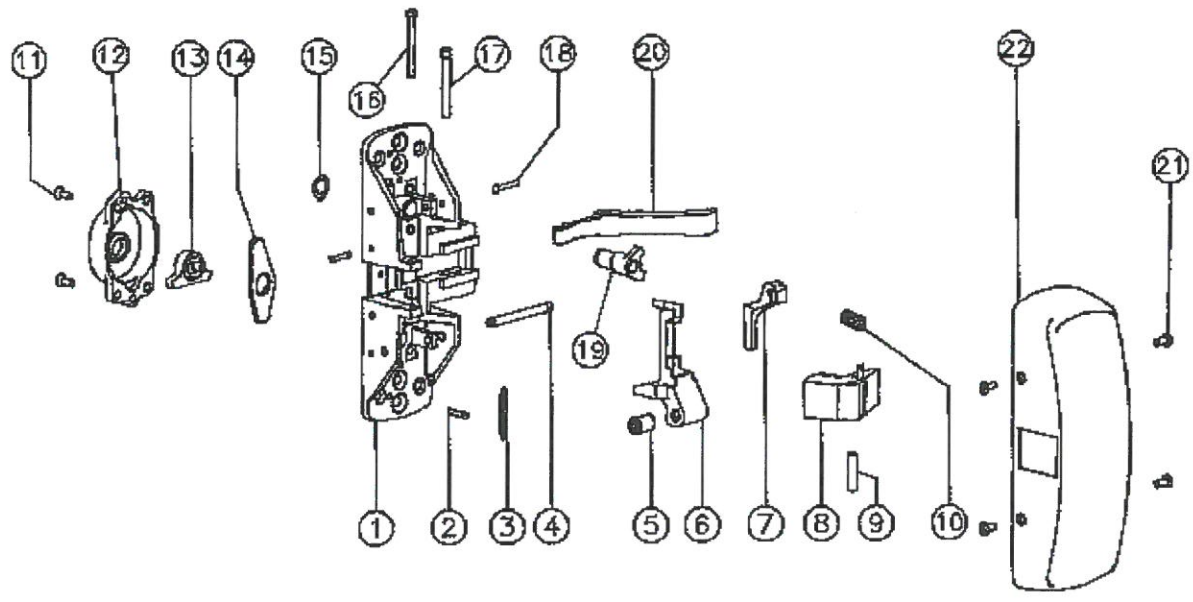

80 series Parts List

8875
8876
8877
8878
8881
8882

DISCONTINUED 2/5/01
AVAILABLE FOR
REPLACEMENT ONLY
UNTIL 2/3/2006

Parts List
Page No 88.8
Rev C
1/2/2004

CHASSIS ASSEMBLY
LESS COVER

OLD STYLE 8800	75, 76, 77, 78, 81 & 82 FUNCTIONS DISCONTINUED 2/5/01	LHRB RHRB	68-2574 68-2575

ITEM	PART NO.	DESCRIPTION	QTY	ITEM	PART NO.	DESCRIPTION	QTY
1	—	CHASSIS	1	2	01-0008	GROOVE PIN	2
3	97-0050	SPRING KNOB RETURN	1	4	68-0271	PIVOT PIN KNOB LEVER	1
5	68-0273	BUSHING KNOB LEVER	1	6	68-2238	KNOB LEVER ASSY LHRB	1
7	68-0237	LATCHBOLT LEVER LHRB **	1	8	68-2237	KNOB LEVER ASSY RHRB	1
	68-0238	LATCHBOLT LEVER RHRB **			98-2034	LATCHBOLT ASSY LHRB	
9	97-0040	BUSHING LATCHBOLT	1	8	98-2035	LATCHBOLT ASSY RHRB	1
11	01-3384	SCREW #8-32 X 5/16	2	10	98-0028	SPRING LATCHBOLT	1
13	97-0042	KNOB HUB	1	12	68-0367	KNOB HUB COVER	1
15	01-0005	RETAINING RING	1	14	97-0043	KNOB HUB RETAINER	1
17	01-4512	PIVOT PIN LIFT ARM	1	16	01-0013	SCREW LATCHBOLT PIVOT	1
19	98-0018	OUTSIDE CYLINDER HUB	1	18	98-0011	PIVOT PIN LATCHBOLT LEVER	1
21	97-0052	SCREW #8-32 X 5/16 *	4	20	68-1137	LIFT ARM	1
—	68-2143	SCREW PACK	1	22	68-0406	COVER RHRB *	1
—	—	—	—	—	649	STRIKE *	1

* SPECIFY FINISH
** ORDER OPPOSITE HAND FROM DOOR