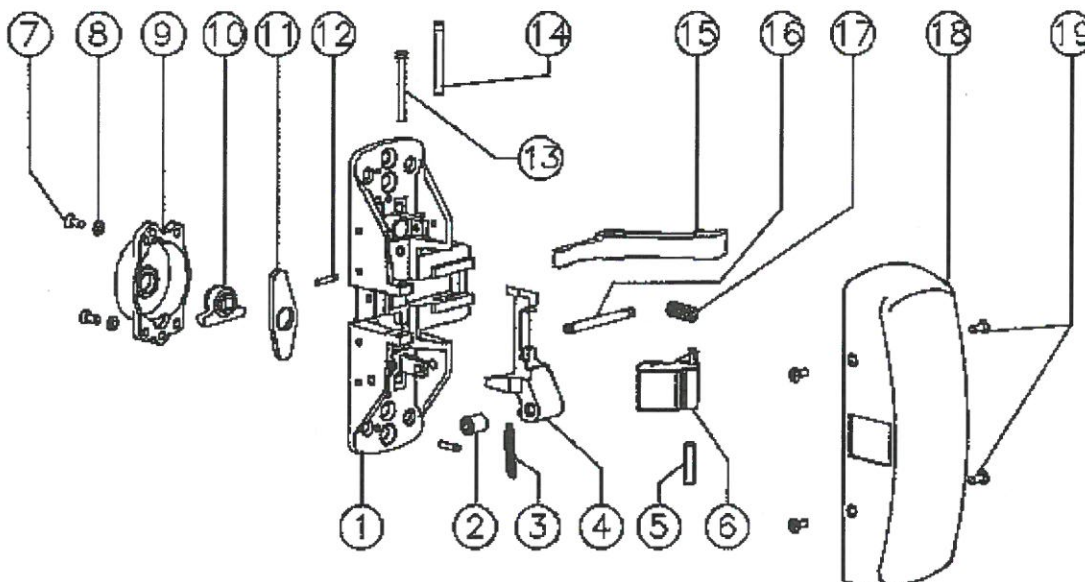

80 series Parts List

8815
8843

**DISCONTINUED 2/5/01
AVAILABLE FOR
REPLACEMENT ONLY
UNTIL 2/3/2006**

Parts List

Page No 88.3
Rev C

1/2/2004

CHASSIS ASSEMBLY
LESS COVER

OLD STYLE 8800	15, 43 FUNCTIONS DISCONTINUED 2/5/01	LHRB RHRB	68-2294 68-2295

ITEM	ASSY NO.	PART NO.	DESCRIPTION	QTY	
1		---	CHASSIS	1	
2		68-0273	BUSHING KNOB LEVER	1	
3		97-0050	SPRING KNOB RETURN	1	
4		68-2236	KNOB LEVER ASSY LHRB	1	
		68-2237	KNOB LEVER ASSY RHRB		
5		97-0040	BUSHING LATCHBOLT	1	
6		98-2034	LATCHBOLT ASSY LHRB **	1	
		98-2035	LATCHBOLT ASSY RHRB **		
7	68-2294 LHRB 68-2295 RHRB	01-3384	SCREW #8-32 X 7/16	2	
8		01-0930	LOCK WASHER	2	
9		68-0367	KNOB HUB COVER	1	
10		97-0042	KNOB HUB	1	
11		97-0043	KNOB HUB RETAINER	1	
12		01-0008	GROOVE PIN	2	
13		01-0013	SCREW LATCHBOLT PIVOT	1	
14		68-0239	PIVOT PIN LIFT ARM	1	
15		68-0241	LIFT ARM	1	
16		68-0271	PIVOT PIN KNOB LEVER	1	
17		98-0028	SPRING LATCHBOLT	1	
18			68-0406	COVER *	1
19			97-0052	SCREW * #8-32 X 5/16	4
			68-2143	SCREW PACK	1
		649	STRIKE PACK	1	

* SPECIFY FINISH

** ORDER OPPOSITE HAND FROM DOOR