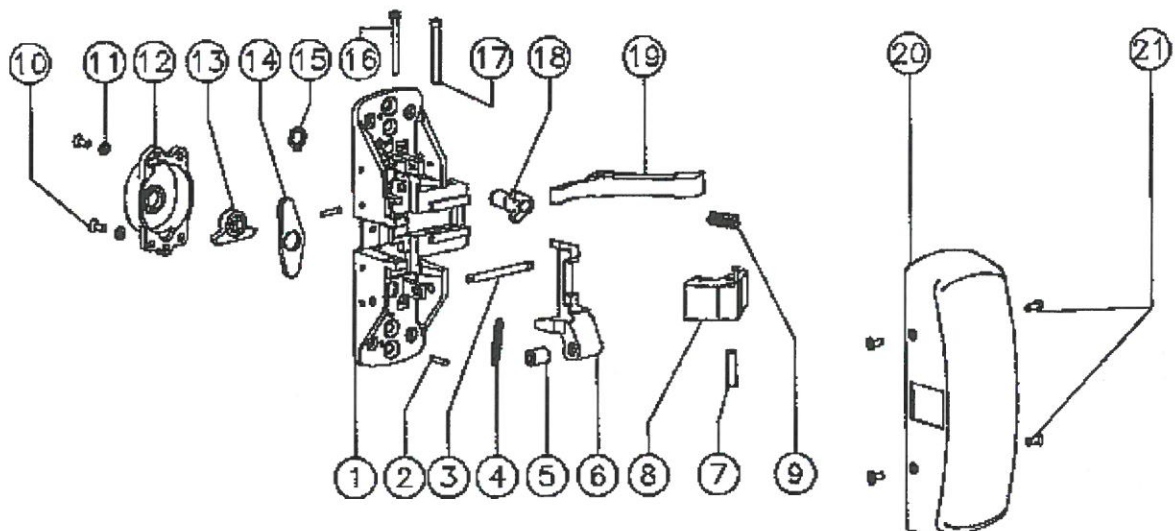

80 series Parts List

8813

DISCONTINUED 2/5/01
AVAILABLE FOR
REPLACEMENT ONLY
UNTIL 2/8/2006

Parts List

Page No   Rev
88.2   C

1/2/2004

CHASSIS ASSEMBLY
LESS COVER

OLD STYLE 8800	13 FUNCTION DISCONTINUED 2/5/01	LHRB RHRB	68-2239 68-2240

ITEM	ASSY NO.	PART NO.	DESCRIPTION	QTY
1			CHASSIS ASSY	1
2		01-0008	GROOVE PIN	2
3		68-0271	PIVOT PIN KNOB LEVER	1
4		97-0050	SPRING KNOB LEVER	1
5		68-0273	BUSHING KNOB LEVER	1
6		68-2236	KNOB LEVER ASSY LHRB	1
		68-2237	KNOB LEVER ASSY RHRB	1
7		97-0040	BUSHING LATCHBOLT	1
8	68-2239 LHRB	98-2234	LATCHBOLT ASSY LHRB **	1
		98-2235	LATCHBOLT ASSY RHRB **	1
9	68-2240 RHRB	98-0028	SPRING LATCHBOLT	1
10		01-3384	SCREW #8-32 X 7/16	2
11		01-0930	LOCKWASHER	2
12		68-0367	KNOB HUB COVER	1
13		97-0042	KNOB HUB	1
14		97-0043	KNOB HUB RETAINER	1
15		01-0005	RETAINING RING	1
16		01-0013	SCREW LATCHBOLT PIVOT	1
17		68-0239	PIVOT PIN LIFT ARM	1
18		98-0018	OUTSIDE CYLINDER HUB	1
19		68-0241	LIFT ARM	1
20		68-0406	COVER *	1
21		97-0052	SCREW #8-32 X 5/16 *	4
22		68-2143	SCREW PACK	1
23		649	STRIKE PACK	1

NOTE: FOR 8813 x ET
USE 8815 CHASSIS.

* SPECIFY FINISH
** ORDER OPPOSITE
HAND FROM DOOR