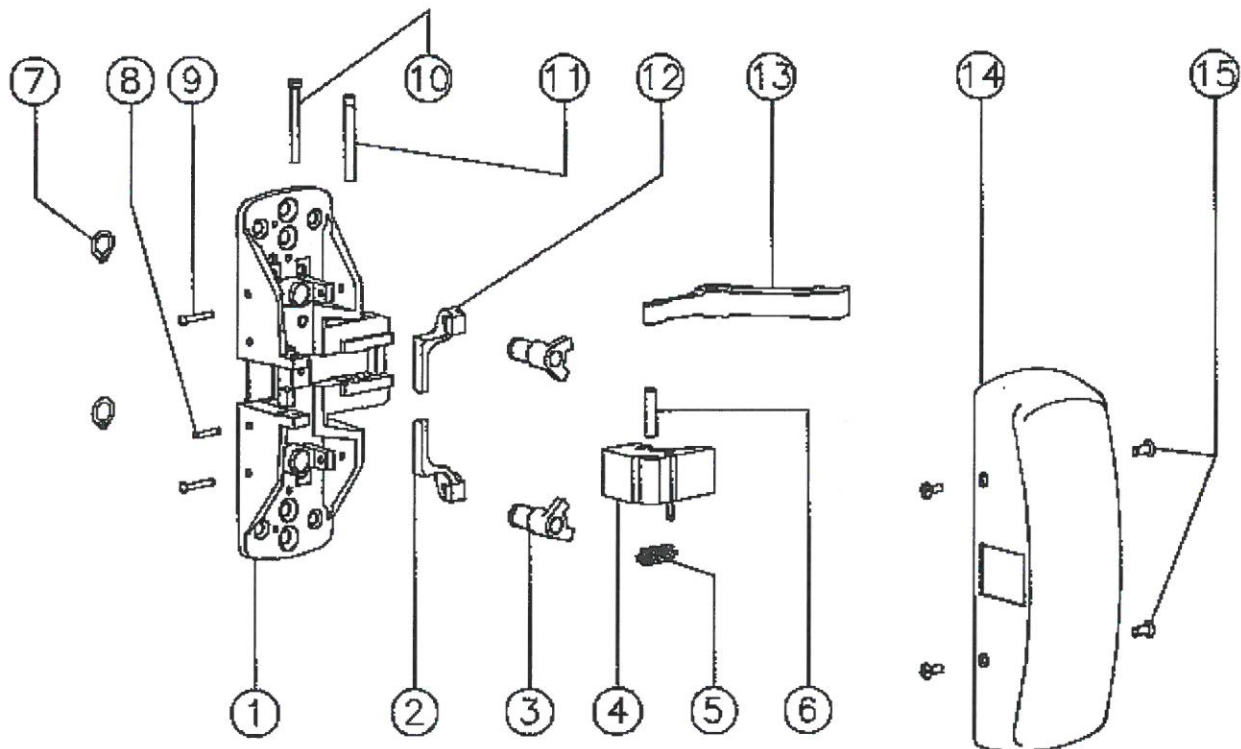

80 series Parts List

8804
8810
8840
8844
8888

DISCONTINUED 2/5/01
AVAILABLE FOR
REPLACEMENT ONLY
UNTIL 2/3/2006

Parts List
Page No 88.1
Rev C
1/2/2004

CHASSIS ASSEMBLY
LESS COVER

OLD STYLE 8800	04, 10, 40, 44, 88 FUNCTIONS DISCONTINUED 2/5/01	LHRB RHRB	68-2100

ITEM	ASSY NO.	PART NO.	DESCRIPTION	QTY
1	68-2100	—	CHASSIS	1
2		68-0237	LATCHBOLT LEVER LHRB	1
3		98-0018	OUTSIDE CYLINDER HUB	2
4		98-2034	LATCHBOLT AND PIN LHRB	1
5		98-0028	LATCHBOLT SPRING	1
6		97-0040	BUSHING	1
7		01-0005	RETAINING RING	2
8		01-0008	GROOVE PIN	1
9		98-0011	PIVOT PIN LATCHBOLT LEVER	2
10		01-0013	SCREW	1
11		68-0239	PIVOT PIN LIFT ARM	1
12		68-0238	LATCHBOLT LEVER RHRB	1
13		68-0241	LIFT ARM	1
14	68-0406	COVER*	1	
15	97-0052	SCREW #8-32 X 5/16 *	4	
—	68-2143	SCREW PACK	1	
—	649	STRIKE PACK	1	

* SPECIFY FINISH