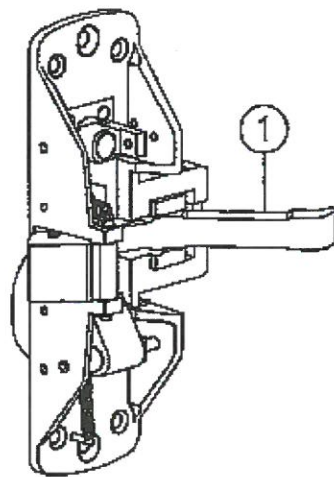

80 series
Parts List

12-8815
12-8843

DISCONTINUED 2/5/01
AVAILABLE FOR
REPLACEMENT ONLY
UNTIL 2/3/2006

Parts List

Page No Rev
88.12 B
1/2/2001

CHASSIS ASSEMBLY
LESS COVER

OLD STYLE 12-8800	15 & 43 FUNCTIONS DISCONTINUED 2/5/01	LHRB RHRB	68-2409 68-2410

ITEM	ASSY NO.	PART NO.	DESCRIPTION	QTY
1		68-2409	CHASSIS ASSEMBLY LHRB	1
		68-2410	CHASSIS ASSEMBLY RHRB	
2		68-0406	COVER *	1
3		97-0052	SCREW #8-32 X 5/16 *	4
—		68-2165	SCREW PACK	1
—		649	STRIKE PACK	1

* SPECIFY FINISH

3

2