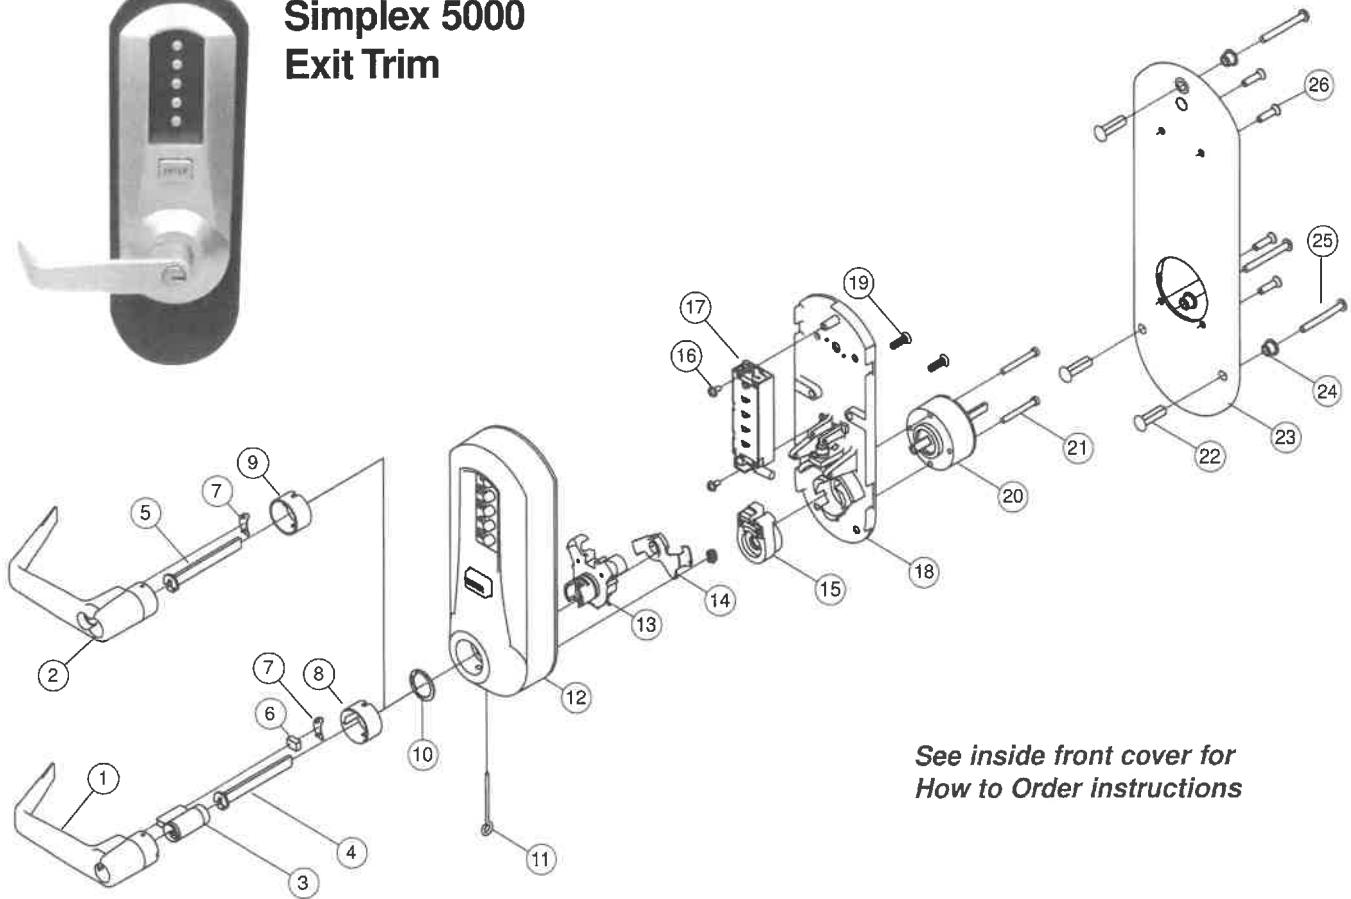

Simplex 5000 Exit Trim

*See inside front cover for
How to Order instructions*

Item	Qty/Lock	Description	Finish	Part Number	List Prices (USD)
1	1	Outside Lever, KIL (Includes 1 ea. #1, #6, #7, #8)	Satin Chrome	34229-26D-01	$75.00
			Bright Brass	34229-03-01	$75.00
			Satin Brass	34229-04-01	$75.00
			Duranodic	34229-55-01	$75.00
			Bright Chrome	34229-026-01	$75.00
2	1	Outside Lever, Schlage (Includes 1 ea. #2, #7, #9)	Satin Chrome	34230-26D-01	$100.00
			Bright Brass	34230-03-01	$100.00
			Satin Brass	34230-04-01	$100.00
			Duranodic	34230-55-01	$100.00
			Bright Chrome	34230-026-01	$100.00
		Outside Lever, Corbin-Russwin (Includes 1 ea. #2, #7, #9)	Satin Chrome	34231-26D-01	$100.00
			Bright Brass	34231-03-01	$100.00
			Satin Brass	34231-04-01	$100.00
			Duranodic	34231-55-01	$100.00
			Bright Chrome	34231-026-01	$100.00
		Outside Lever, Sargent (Includes 1 ea. #2, #7, #9)	Satin Chrome	34232-26D-01	$100.00
			Bright Brass	34232-03-01	$100.00
			Satin Brass	34232-04-01	$100.00
			Duranodic	34232-55-01	$100.00
			Bright Chrome	34232-026-01	$100.00
		Outside Lever, Best (Includes 1 ea. #2, #7, #9)	Satin Chrome	34233-26D-01	$100.00
			Bright Brass	34233-03-01	$100.00
			Satin Brass	34233-04-01	$100.00
			Duranodic	34233-55-01	$100.00
			Bright Chrome	34233-026-01	$100.00
Outside Lever, Assa/Medeco/Yale (Includes 1 ea. #2, #7, #9)	Satin Chrome	34234-26D-01	$100.00		
	Bright Brass	34234-03-01	$100.00		
	Satin Brass	34234-04-01	$100.00		
	Duranodic	34234-55-01	$100.00		
	Bright Chrome	34234-026-01	$100.00