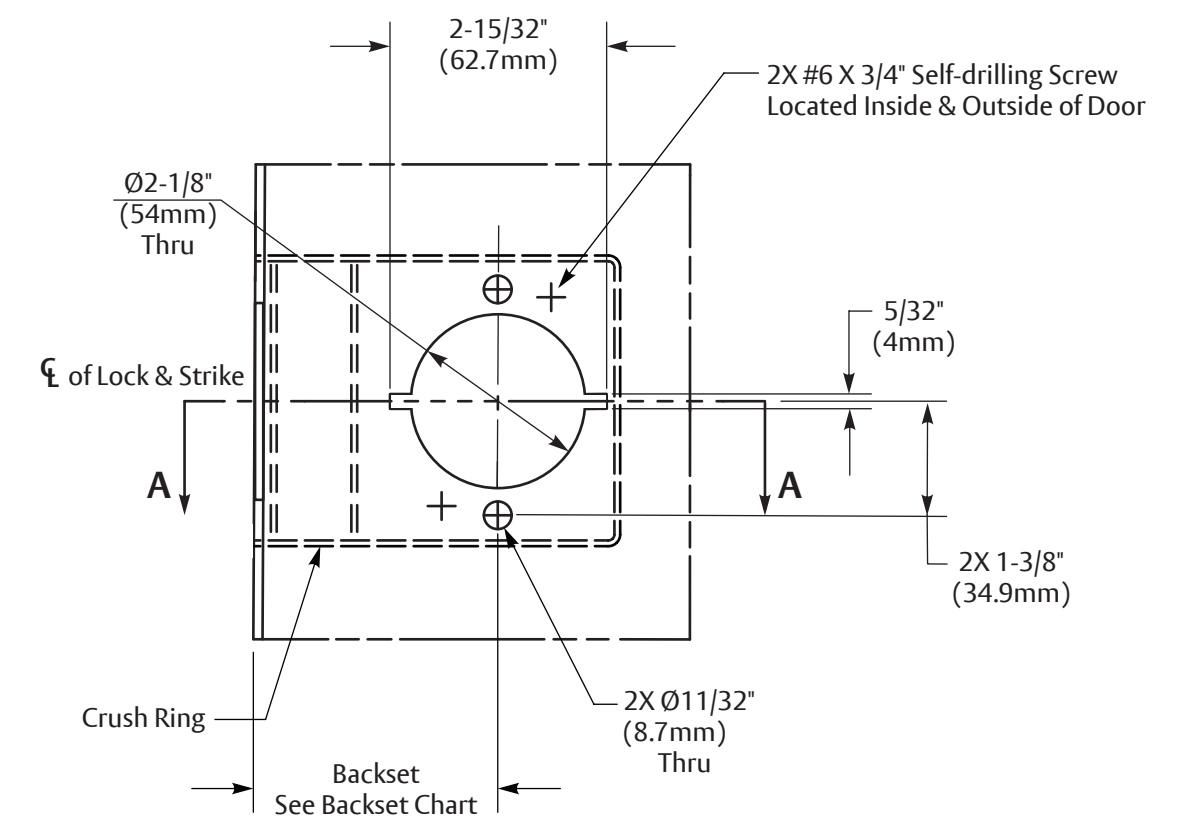

**93/94 Functions Door Preparation**

**Cut-out for 41 Prefix Only**

**Door Thickness**

**Section A-A**

Backsets
2-3/4" (69.9mm)
3-3/4" (95.25mm)
5" (127mm)
2-3/8" (60.3mm)

**SARGENT**  
**ASSA ABLOY**

Experience a safer  
and more open world

<b>10X Line Bored Lock</b>	RELEASE DATE
	<b>12/22</b>
	TEMP. NO.
	<b>A8294</b>