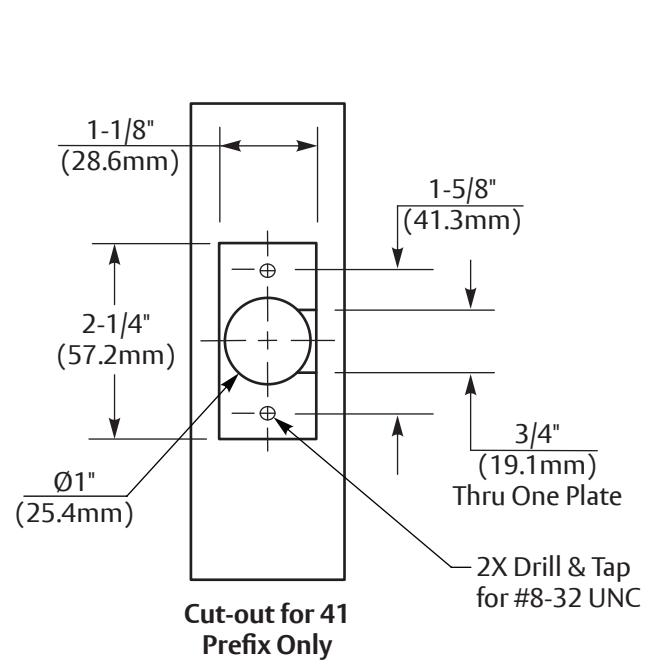

**93/94 Functions Door Preparation**

**Cut-out for 41 Prefix Only**

**Door Thickness**

**Section A-A**

Backsets
2-3/4" (69.9mm)
3-3/4" (95.25mm)
5" (127mm)
2-3/8" (60.3mm)

**SARGENT**  
**ASSA ABLOY**

Experience a safer  
and more open world

<b>10X Line Bored Lock</b>	RELEASE DATE
	<b>12/22</b>
	TEMP. NO.
	<b>A8294</b>