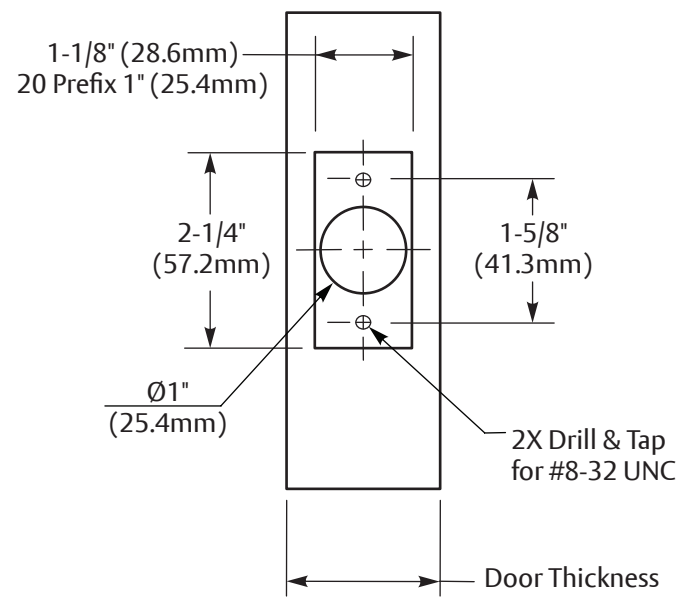

**93/94 Functions Door Preparation**

**Cut-out for 41 Prefix Only**

**Door Thickness**

**Section A-A**

Backsets
2-3/4" (69.9mm)
3-3/4" (95.25mm)
5" (127mm)
2-3/8" (60.3mm)

**SARGENT**  
**ASSA ABLOY**

Experience a safer  
and more open world

<b>10X Line Bored Lock</b>	RELEASE DATE
	<b>12/22</b>
	TEMP. NO.
	<b>A8294</b>