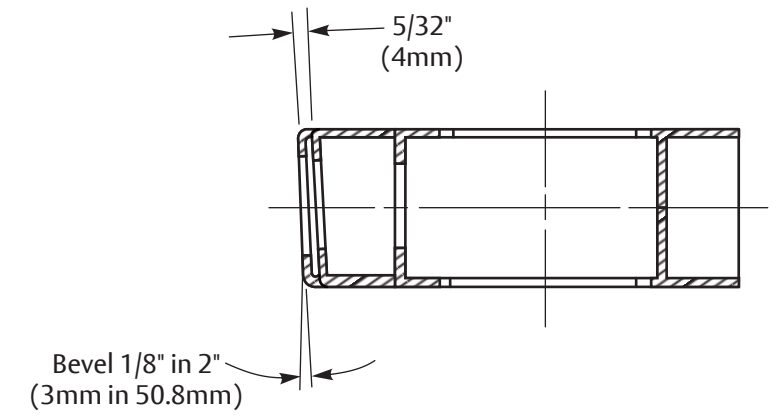

**93/94 Functions Door Preparation**

**Cut-out for 41 Prefix Only**

**Door Thickness**

**Section A-A**

Backsets
2-3/4" (69.9mm)
3-3/4" (95.25mm)
5" (127mm)
2-3/8" (60.3mm)

**SARGENT**  
**ASSA ABLOY**

Experience a safer  
and more open world

<b>10X Line Bored Lock</b>	RELEASE DATE
	<b>12/22</b>
	TEMP. NO.
	<b>A8294</b>