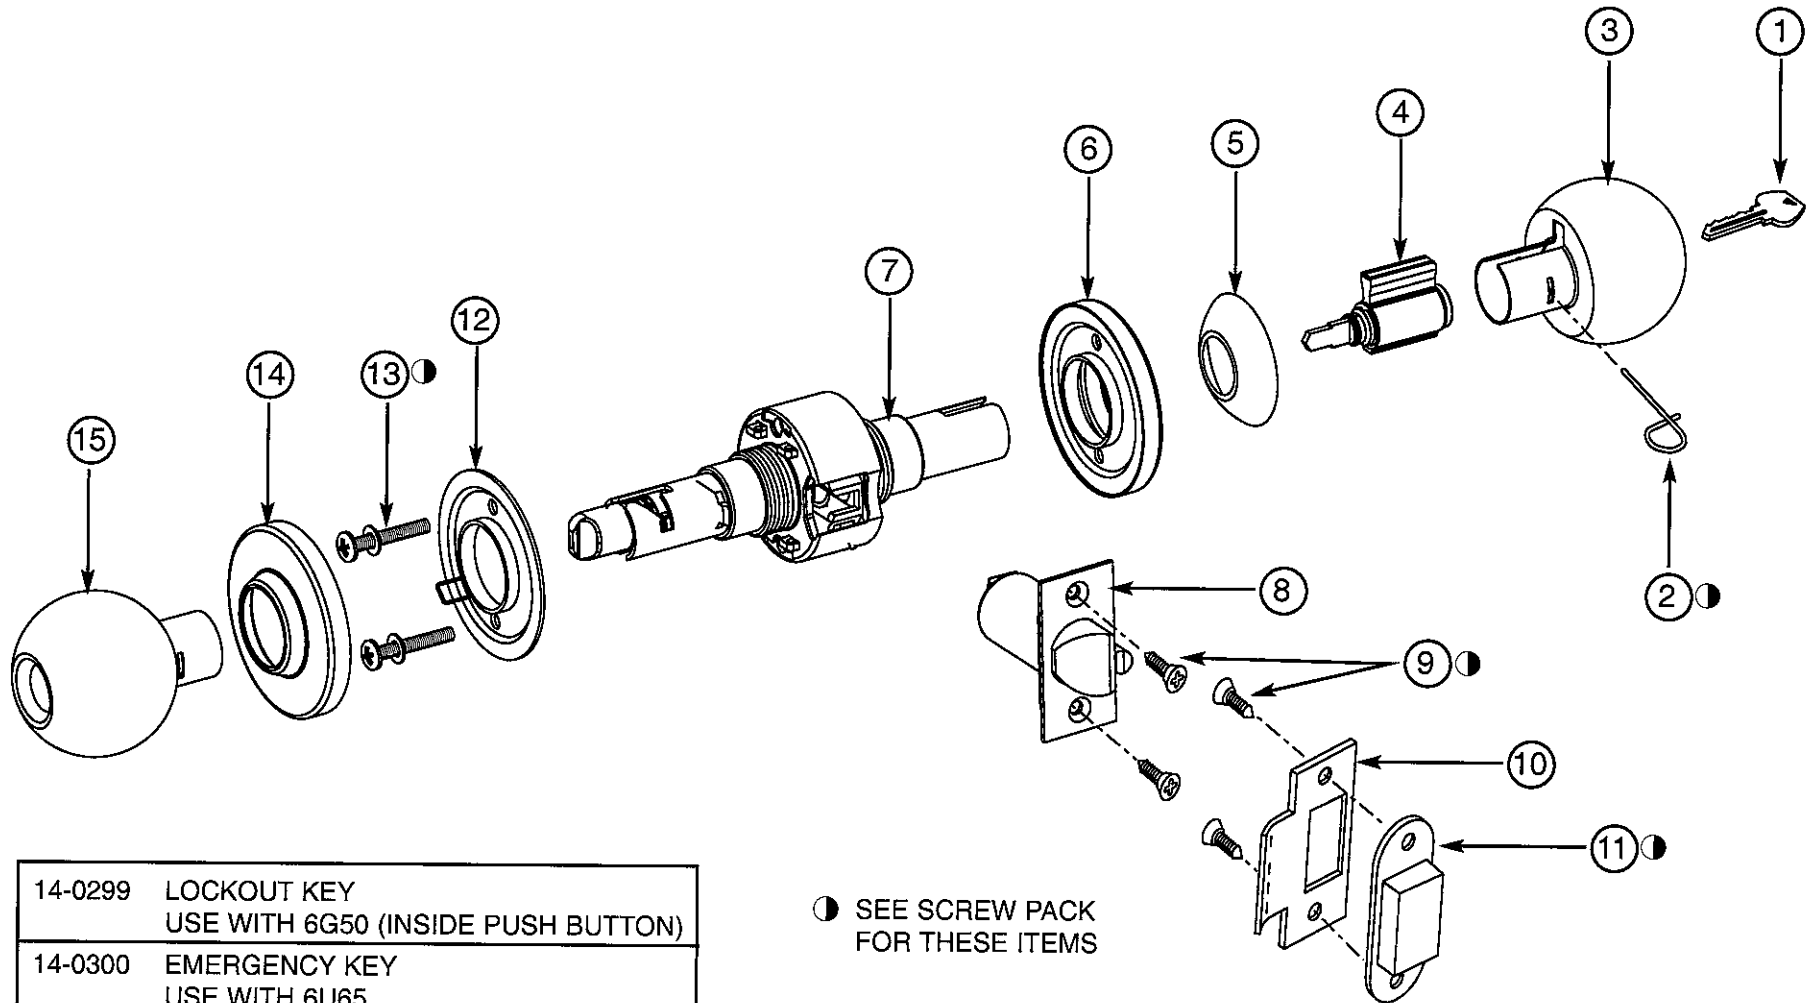

6 Line Knob/Lever Lock

PARTS LIST

PAGE NO. REV. C
6.2 8/1/03

14-0299	LOCKOUT KEY USE WITH 6G50 (INSIDE PUSH BUTTON)
14-0300	EMERGENCY KEY USE WITH 6U65

● SEE SCREW PACK FOR THESE ITEMS

6G05 FUNCTION SHOWN