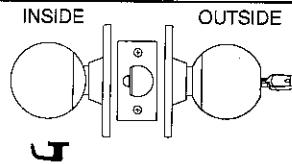

PAGE NO. REV. C

6.1

8/1/03

SHADED KNOB MEANS RIGID AT ALL TIMES

HALF SHADED KNOB MEANS RIGID WHEN LOCKED

SPECIFIED SIDE MAY BE FURNISHED WITH SL LEVER HANDLE 

6G04

STOREROOM, CLOSET