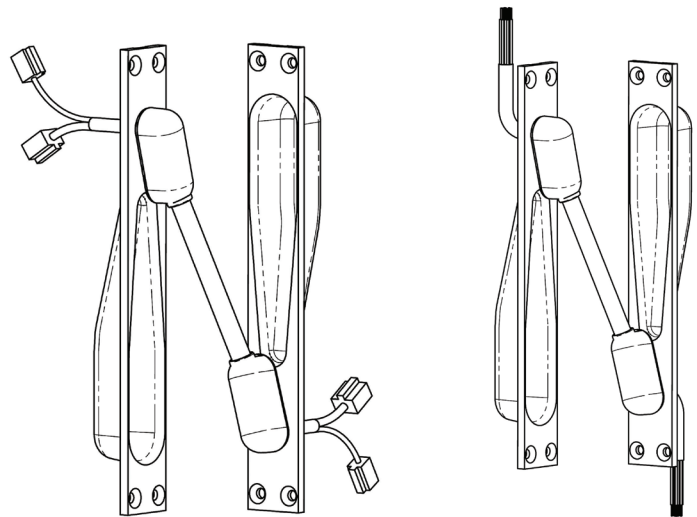

## Dimensions

- **CEPT Housing:**  
9-1/16" L x 1-3/16" W x 1-7/16" D  
[230.2mm L x 30.12mm W x 36.52mm D]

## Technical Note

- Not for use with center hung or balanced doors, pocket or offset pivots or swing clear hinges.
- Door swing ranges when installed with butt hinges are:

HINGE SIZE	SWING RANGE
5" [127mm] or less	up to 180°
5-1/2" [139.7mm]	up to 130°
6" [152.4mm] Butt Hinge	up to 110°

# Dimensions