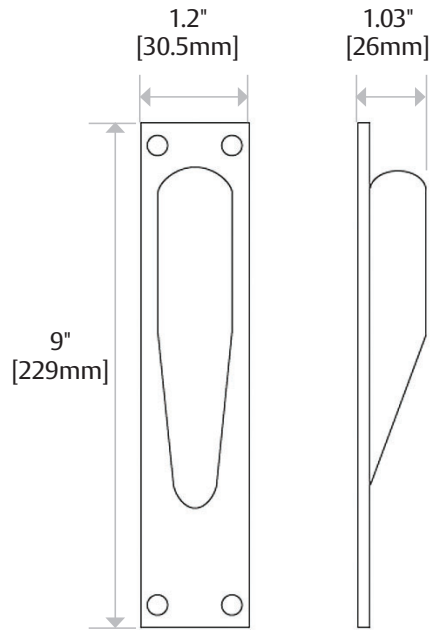

## Dimensions

- **CEPT Housing:**  
9-1/16" L x 1-3/16" W x 1-7/16" D  
[230.2mm L x 30.12mm W x 36.52mm D]

## Shipping Weight

- 2.40 lbs [1.09 kg]

## Technical Note

- Not for use with center hung or balanced doors, pocket or offset pivots or swing clear hinges.
- Door swing ranges when installed with butt hinges are:

HINGE SIZE	SWING RANGE
5" [127mm] or less	up to 180°
5-1/2" [139.7mm]	up to 130°
6" [152.4mm] Butt Hinge	up to 110°

# Dimensions