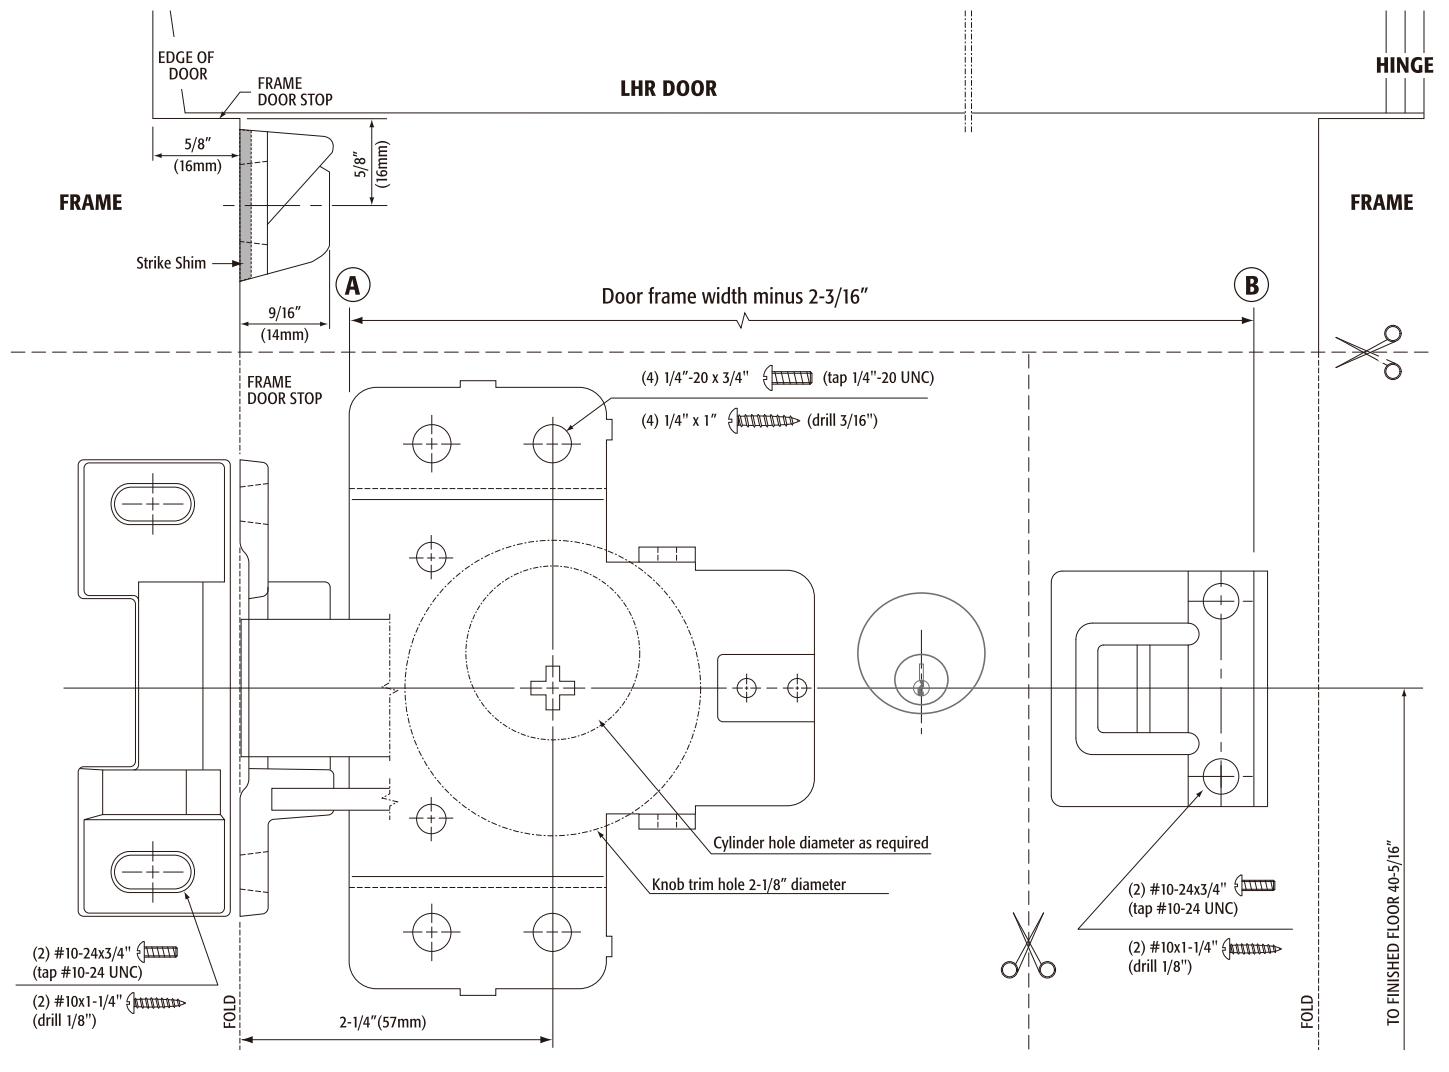

# 4200R SERIES RIM DEVICE INSTALLATION INSTRUCTIONS FOR LHR DOOR

E53-5C50RS212  
10/06-00

# 4200R SERIES RIM DEVICE INSTALLATION INSTRUCTIONS FOR RHR DOOR