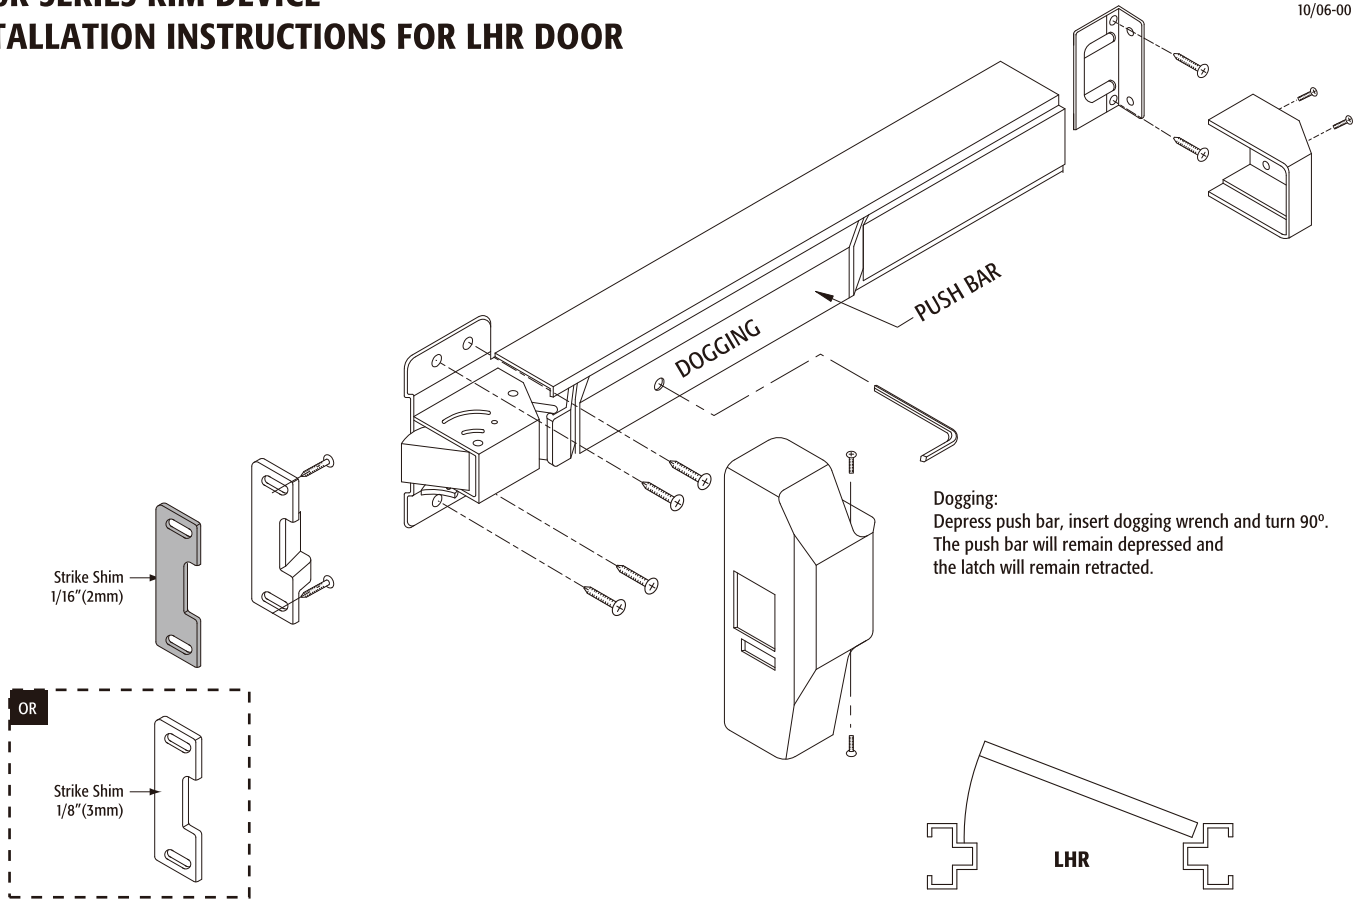

# 4200R SERIES RIM DEVICE INSTALLATION INSTRUCTIONS FOR LHR DOOR

E53-5C50RS212  
10/06-00

# 4200R SERIES RIM DEVICE INSTALLATION INSTRUCTIONS FOR RHR DOOR